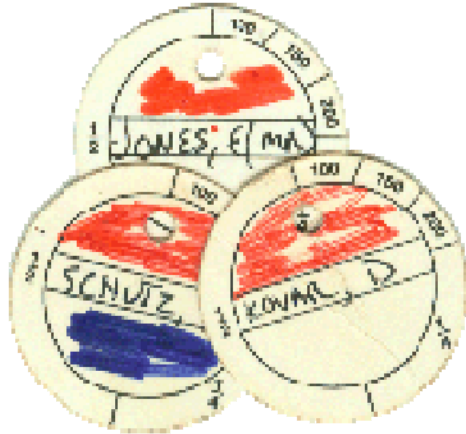

Buddy Tags

Each patrol will be required to have a buddy tag for the Rowboat Event. National Supply was out of the normal tags as pictured here:

If you do not have any of these normal tags, I will have at the office this week tags that can be marked as shown below.

Non-Swimmer

Beginner

Swimmer

Remember Each Scout needs one for the Lake Area!